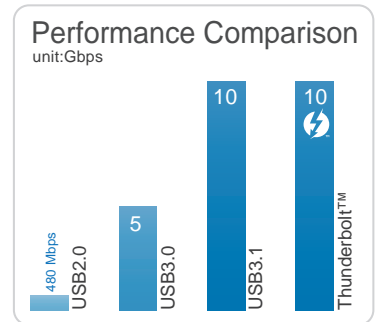

Thunderbolt™ Adapter > USB 3.0 Type-A female + SD UHS-II Card Reader

Chipset: Asmedia + Realtek
Supports SD UHS-II memory cards

1 x SD 4.0 UHS-II slot

1 x USB Type-A 3.0 Port