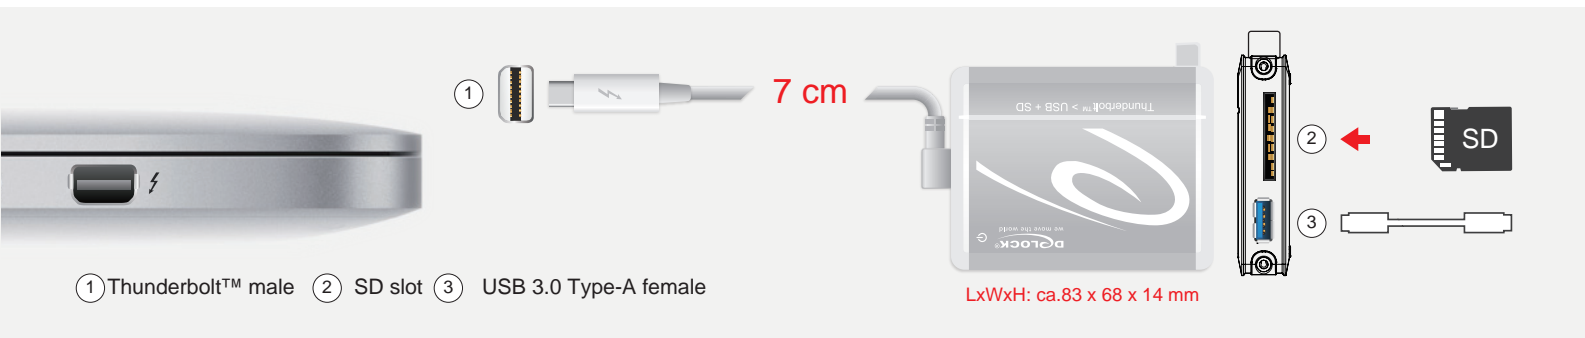

Thunderbolt™ Adapter > USB 3.0 Type-A female + SD UHS-II Card Reader

Chipset: Asmedia + Realtek
Supports SD UHS-II memory cards

1 x SD 4.0 UHS-II slot

1 x USB Type-A 3.0 Port

CE FC

Windows
7/7-64/
8/8-64/8.1/8.1-64/
10/10-64

Mac OS
10.9

WRITE
SD write up to
260 MB/S

READ
SD read up to
200 MB/S

POWER
USB bus powered
max. 900 mA

CURRENT CONSUMPTION
1.8A (5V)

HOT SWAP
Plug & Play