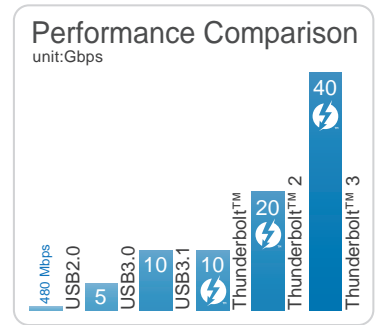

Windows
7/7-64/8.1/8.1-64
10/10-64

Mac OS
ex 10.12

Linux
ex Kernel 4.3.3
Kernel 4.9.1

WRITE
Maximum speed
2300 MB/S

READ
Maximum speed
2800 MB/S

Power consumption
6W

MTBF
2,000,000 hours