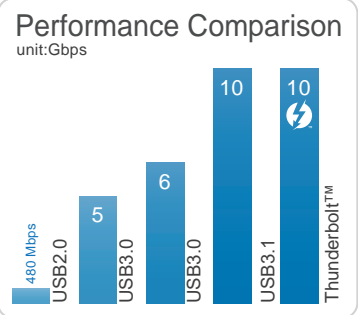

# 2.5" External Enclosure SATA HDD > Thunderbolt™ (up to 15 mm HDD)

Chipset: Asmedia

**black**

**CE FC**

Cable content

- External power supply 12 V / 2.5 A

  
**Windows**  
7/7-64/  
8/8-64/8.1/8.1-64/  
10/10-64

  
**Mac OS**  
10.7, 10.8

  
**DATA**  
transfer rate up to  
6 Gb/s

  
**POWER**  
self-powered  
12 V / 2.5 A

  
**LED indicator for  
power & access**

  
**Hot Swap  
Plug & Play**