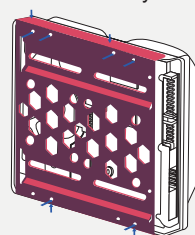

Aluminium installation frame 2.5" to 3.5"

For installation into a 3.5" bay

Installation option: 1 x 2.5" SSD/HDD or 1 x 3.5" HDD or 1 x 3.5" FDD

Horizontal and vertical mounting holes

black

- 21287 | black
- 21289 | silver
- 21290 | red
- 21291 | blue

for 2.5" SSD/HDD

or

for 3.5" HDD bay

or

for 3.5" FDD bay

Air permeable
honeycomb

Housing material
aluminum

fan mounting
2 x 40 mm

weight
20.5 g

Dimensions
101.8 x 98 x 9.8 mm