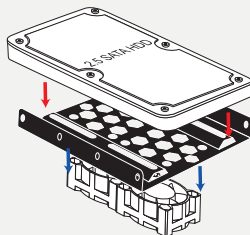

Aluminium installation frame 2.5" to 3.5"

For installation into a 3.5" bay

Installation option: 1 x 2.5" SSD/HDD or 1 x 3.5" HDD or 1 x 3.5" FDD

Horizontal and vertical mounting holes

black

- 21287 | black
- 21289 | silver
- 21290 | red
- 21291 | blue

for 2.5" SSD/HDD

or

for 3.5" HDD bay

or

for 3.5" FDD bay

Air permeable
honeycomb

Housing material
aluminum

fan mounting
2 x 40 mm

weight
20.5 g

Dimensions
101.8 x 98 x 9.8 mm