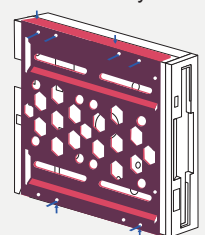

Aluminium installation frame 2.5" to 3.5"

For installation into a 3.5" bay

Installation option: 1 x 2.5" SSD/HDD or 1 x 3.5" HDD or 1 x 3.5" FDD

Horizontal and vertical mounting holes

black

- 21287 | black
- 21289 | silver
- 21290 | red
- 21291 | blue

for 2.5" SSD/HDD

or

for 3.5" HDD bay

or

for 3.5" FDD bay

Air permeable
honeycomb

Housing material
aluminum

fan mounting
2 x 40 mm

weight
20.5 g

Dimensions
101.8 x 98 x 9.8 mm